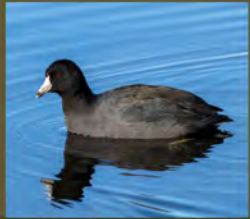

Pied-billed Grebe

Red-shouldered Hawk

Barred Owl

Black-bellied Whistling Duck

Blue-winged Teal

Red-winged Blackbird

Great-tailed Grackle

COMMON WETLAND BIRDS OF BRAZOS BEND STATE PARK

FORT BEND COUNTY, TEXAS

Photos taken by M. Feeney
Designed by K. Bentzinger

American Coot

Common Gallinule

Purple Gallinule

Little Blue Heron

Tricolored Heron

Great Blue Heron

Anhinga

Cormorants

Black-crowned
Night Heron

Green Heron

Yellow-crowned
Night Heron

American Bittern

White Ibis

Roseate Spoonbill